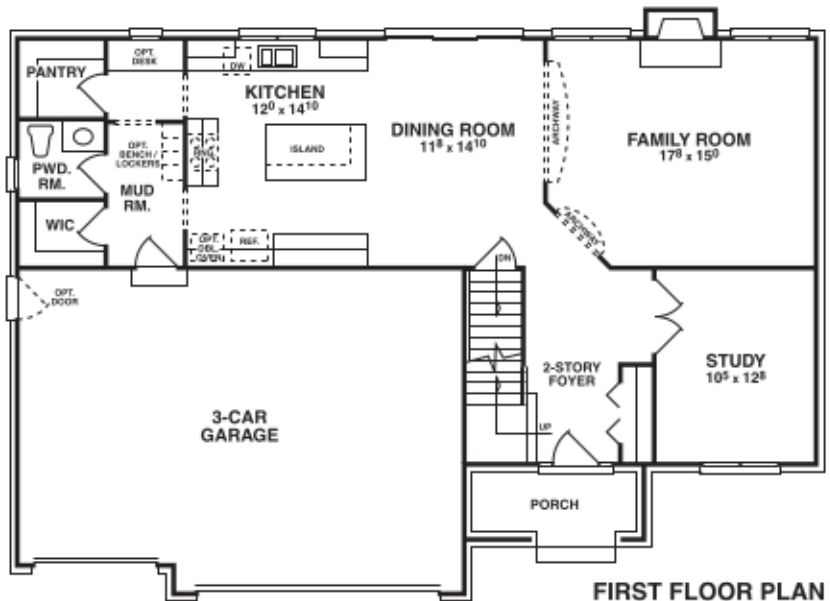

The Claire

2,653 sq. ft.

Elevation A

SECOND FLOOR PLAN

FIRST FLOOR PLAN

DM
HOMES
248-656-6600
www.DMhomesinc.com