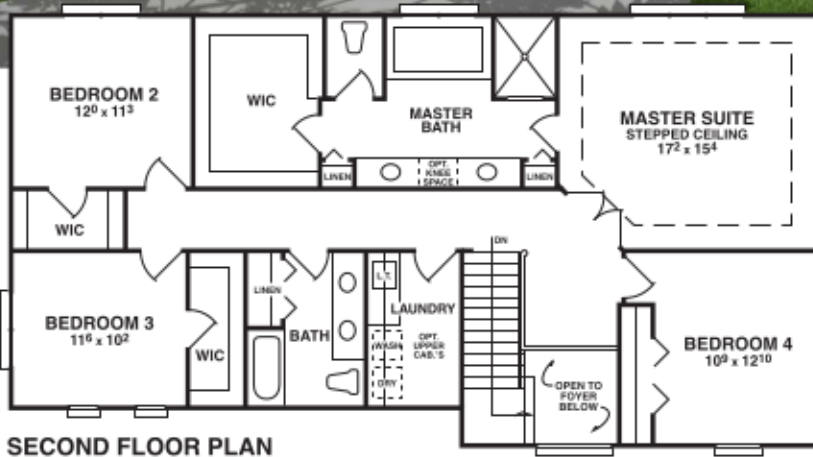

The Claire

2,653 sq. ft.

Elevation A

SECOND FLOOR PLAN

FIRST FLOOR PLAN

DM
HOMES
248-656-6600
www.DMhomesinc.com