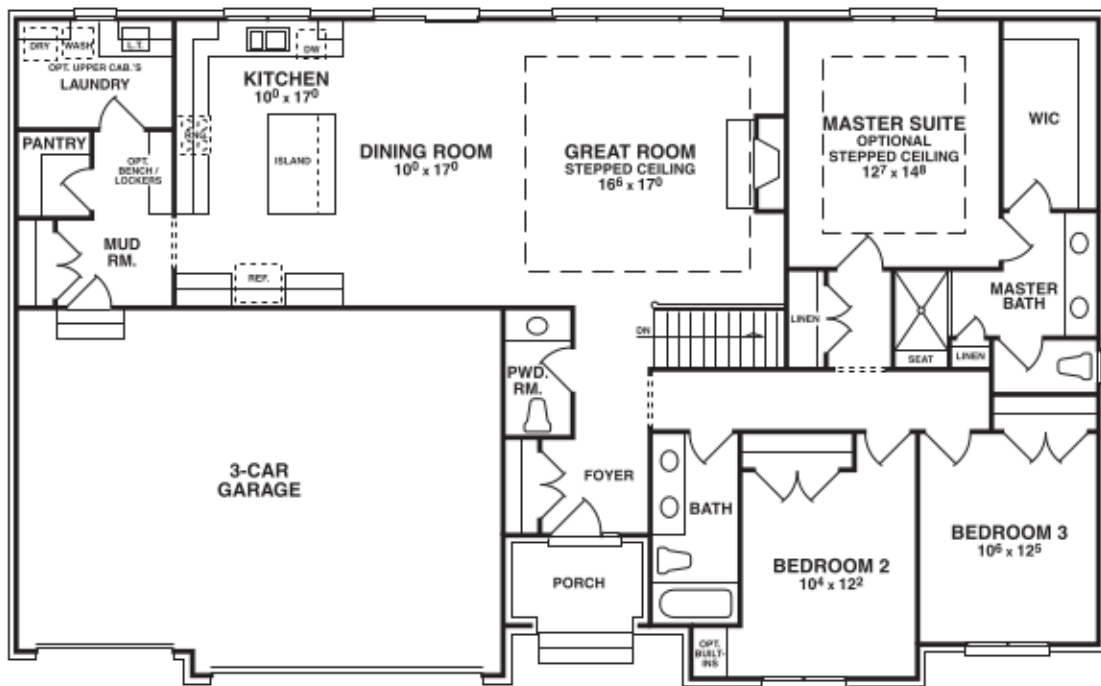

The Alexis

1,907 sq. ft.

Elevation A

FLOOR PLAN

248-656-6600
www.DMhomesinc.com